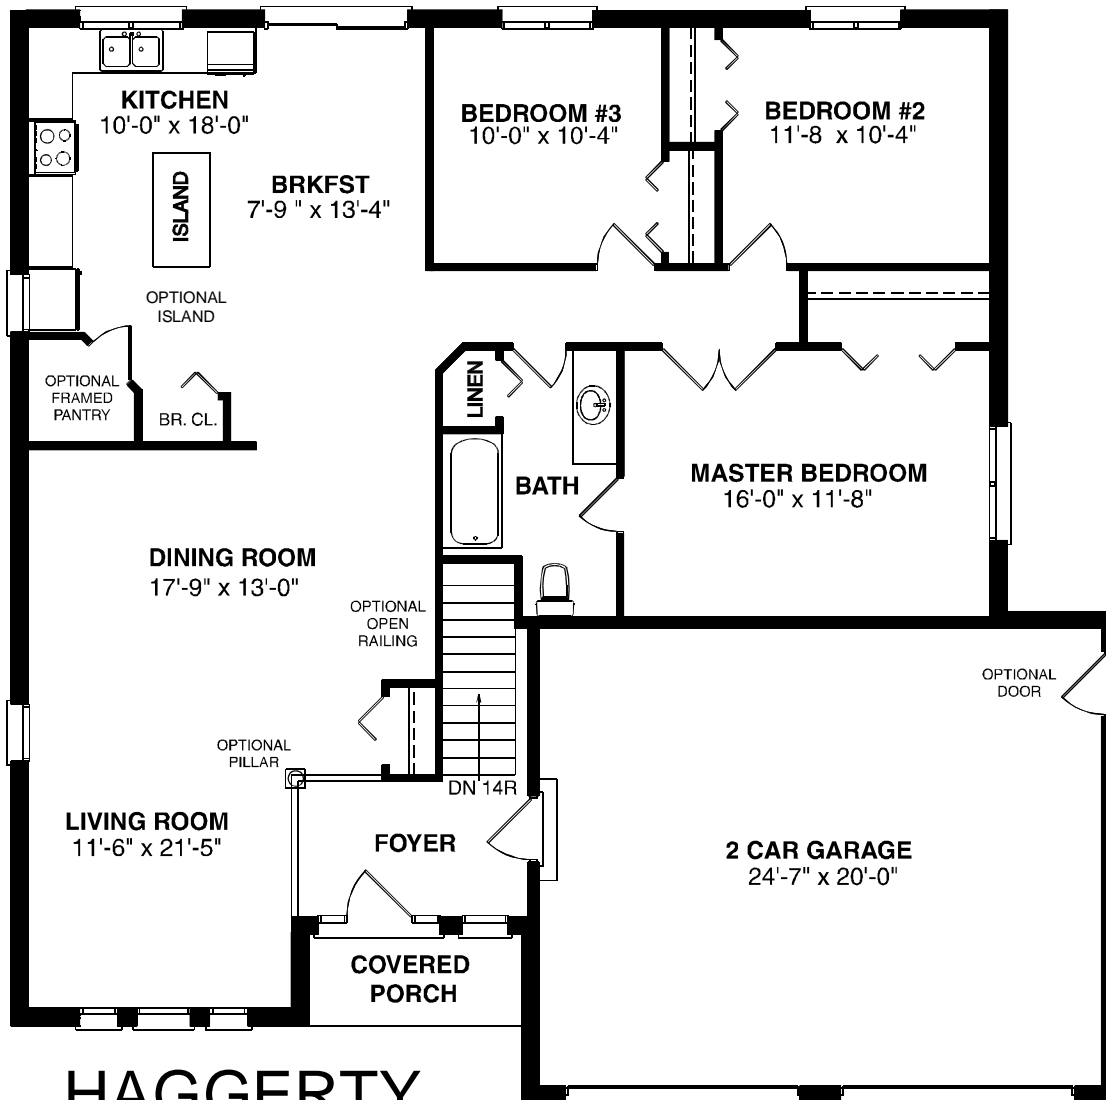

# The Brighton B 1535 Sq.Ft. Three Bedroom Kitchen Back

**HAGGERTY  
HOMES INC.**

All Dimensions are approximate. Sizes and specifications are subject to change without notice. All illustrations are artist's concept. Actual usable floor area may vary from the stated floor area.