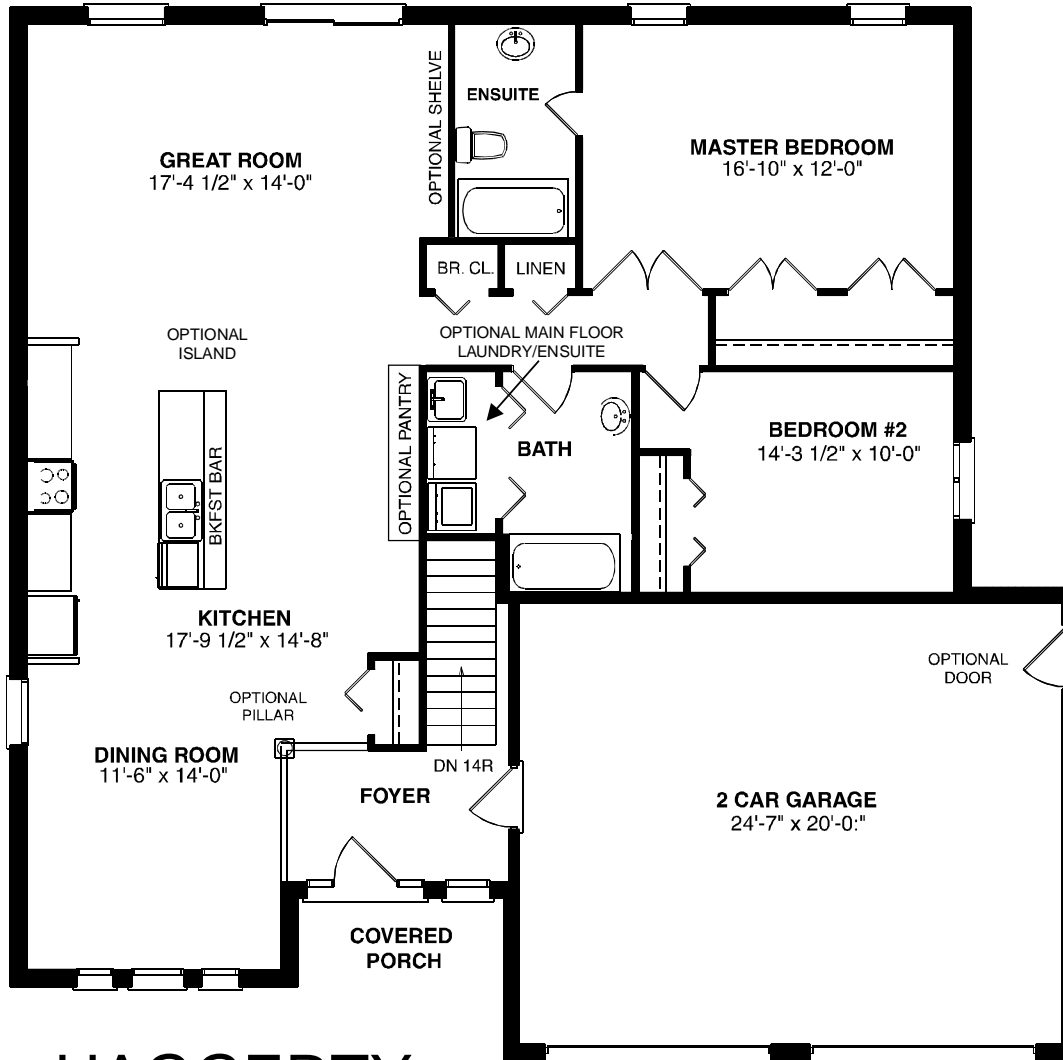

# The Brighton B 1535 Sq.Ft. Two Bedroom Kitchen Middle

**HAGGERTY  
HOMES INC.**

All Dimensions are approximate. Sizes and specifications are subject to change without notice. All illustrations are artist's concept. Actual usable floor area may vary from the stated floor area.