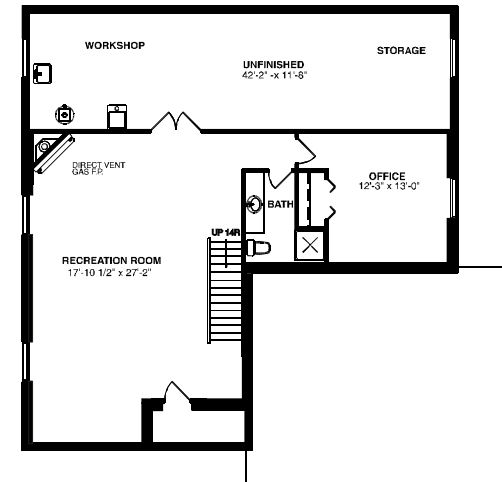

# The Brighton B 1535 Sq.Ft. Two Bedroom Kitchen Middle

**HAGGERTY  
HOMES INC.**

All Dimensions are approximate. Sizes and specifications are subject to change without notice. All illustrations are artist's concept. Actual usable floor area may vary from the stated floor area.