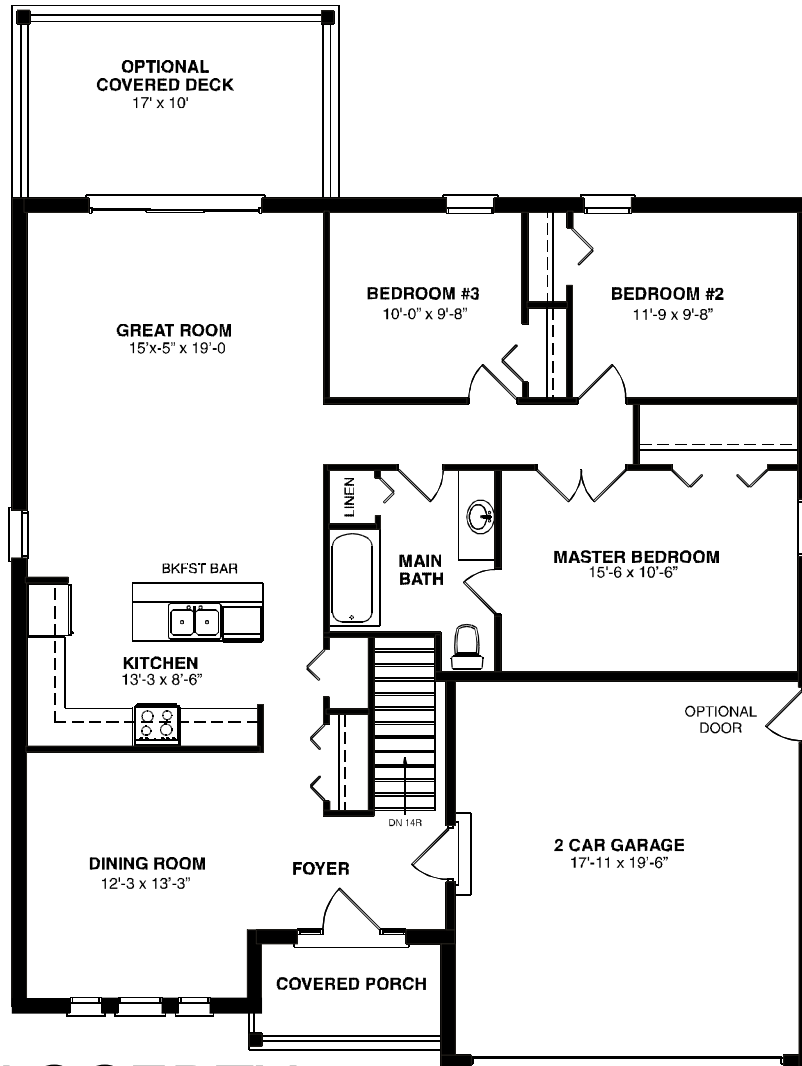

The Brighton B 1416 Sq.Ft. Three Bedroom Kitchen Middle

**HAGGERTY
HOMES INC.**

All Dimensions are approximate. Sizes and specifications are subject to change without notice. All illustrations are artist's concept. Actual usable floor area may vary from the stated floor area.