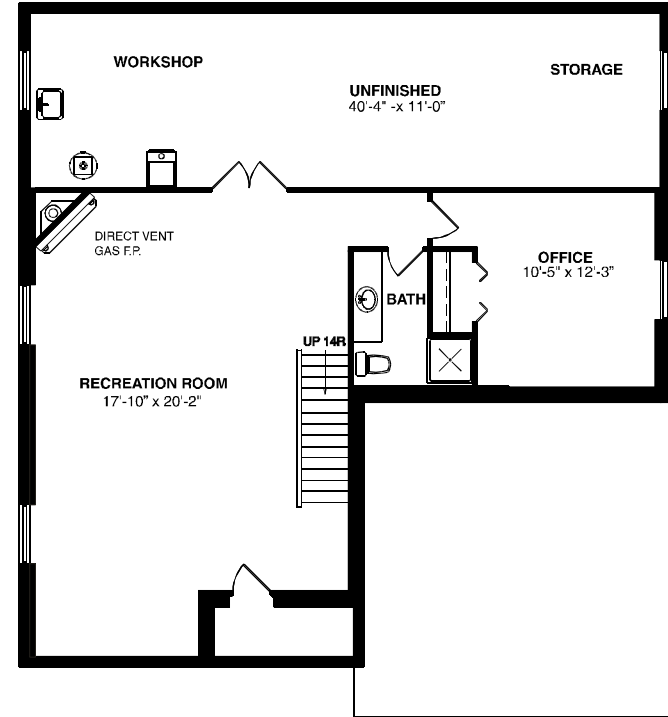

The Brighton B 1416 Sq.Ft. Three Bedroom Kitchen Middle

**HAGGERTY
HOMES INC.**

All Dimensions are approximate. Sizes and specifications are subject to change without notice. All illustrations are artist's concept. Actual usable floor area may vary from the stated floor area.