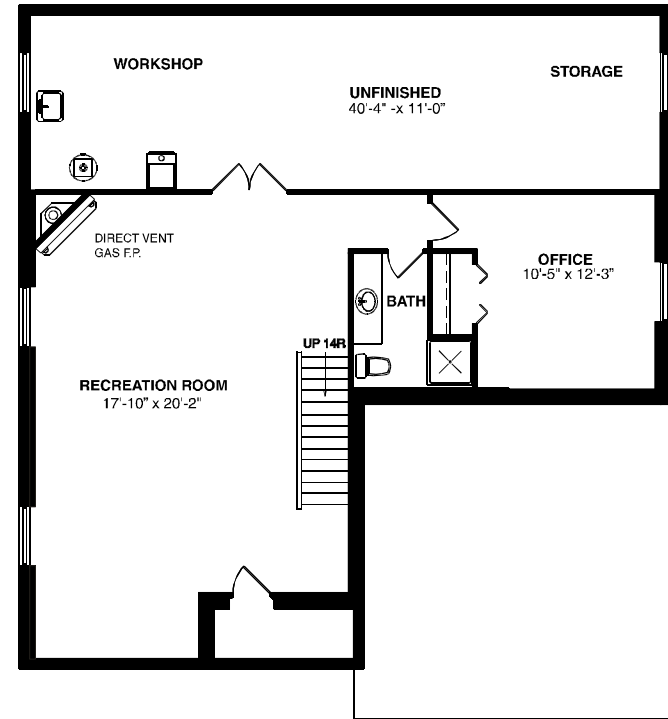

# The Brighton B 1416 Sq.Ft. Three Bedroom Kitchen Back

HAGGERTY  
HOMES INC.

All Dimensions are approximate. Sizes and specifications are subject to change without notice. All illustrations are artist's concept. Actual usable floor area may vary from the stated floor area.