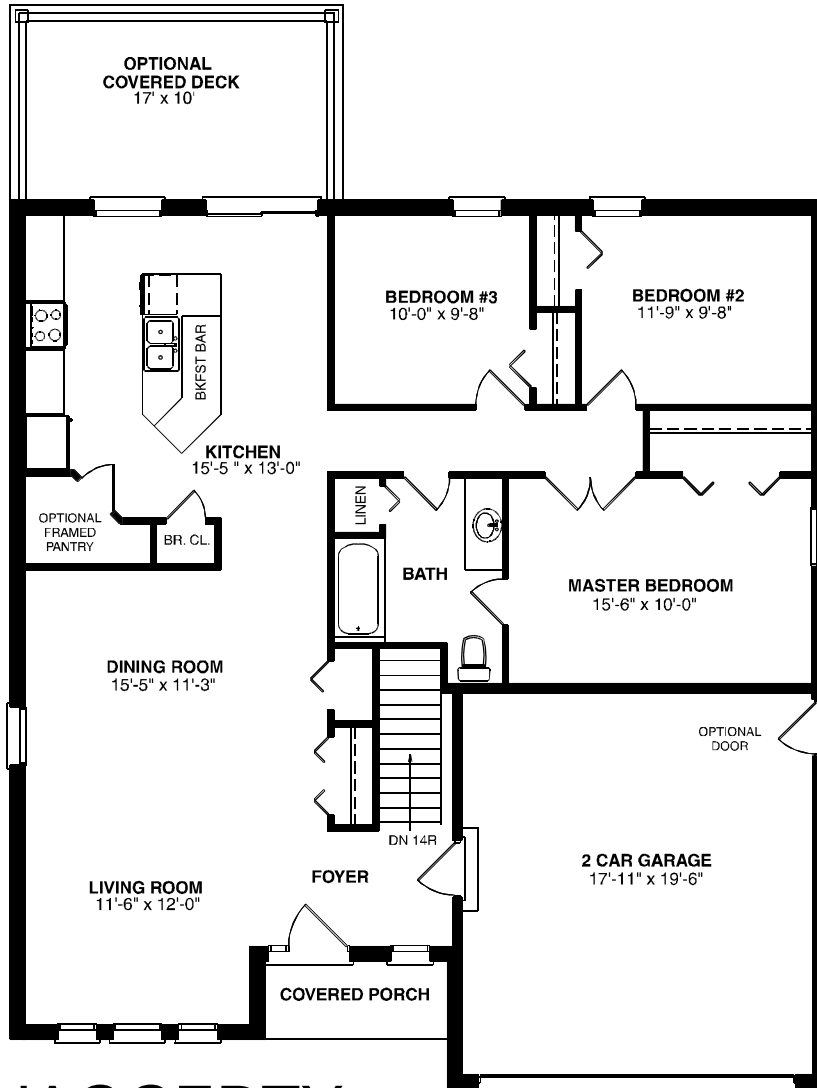

# The Brighton B 1416 Sq.Ft. Three Bedroom Kitchen Back

HAGGERTY  
HOMES INC.

All Dimensions are approximate. Sizes and specifications are subject to change without notice. All illustrations are artist's concept. Actual usable floor area may vary from the stated floor area.