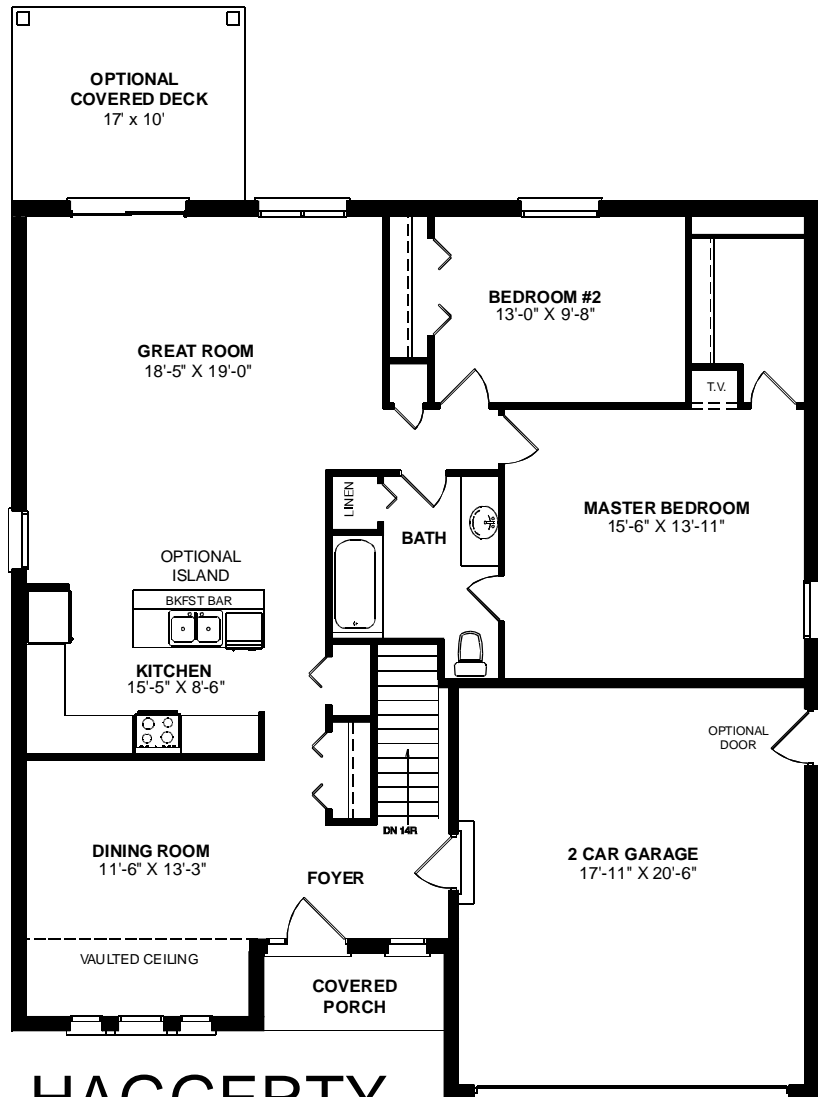

The Brighton B 1416 Sq.Ft. Two Bedroom Kitchen Middle

**HAGGERTY
HOMES INC.**

All Dimensions are approximate. Sizes and specifications are subject to change without notice. All illustrations are artist's concept. Actual usable floor area may vary from the stated floor area.