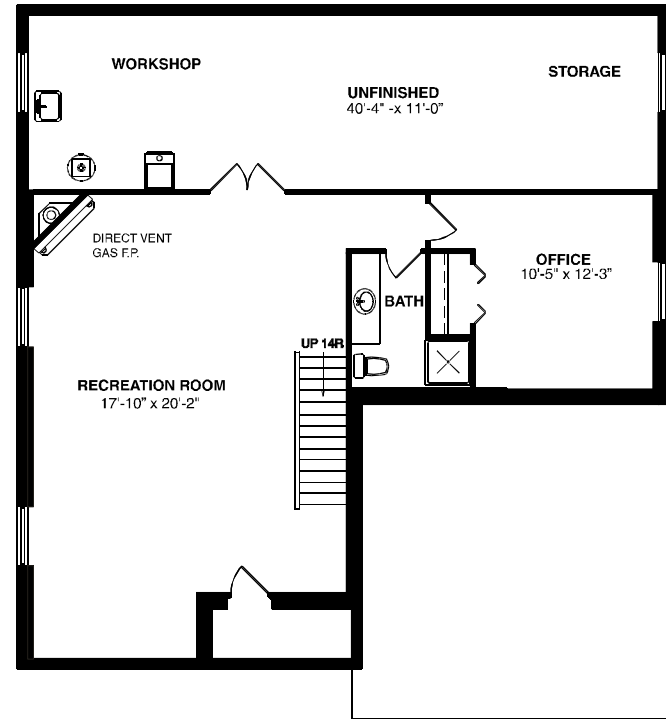

The Brighton B 1416 Sq.Ft. Two Bedroom Kitchen Middle

**HAGGERTY
HOMES INC.**

All Dimensions are approximate. Sizes and specifications are subject to change without notice. All illustrations are artist's concept. Actual usable floor area may vary from the stated floor area.