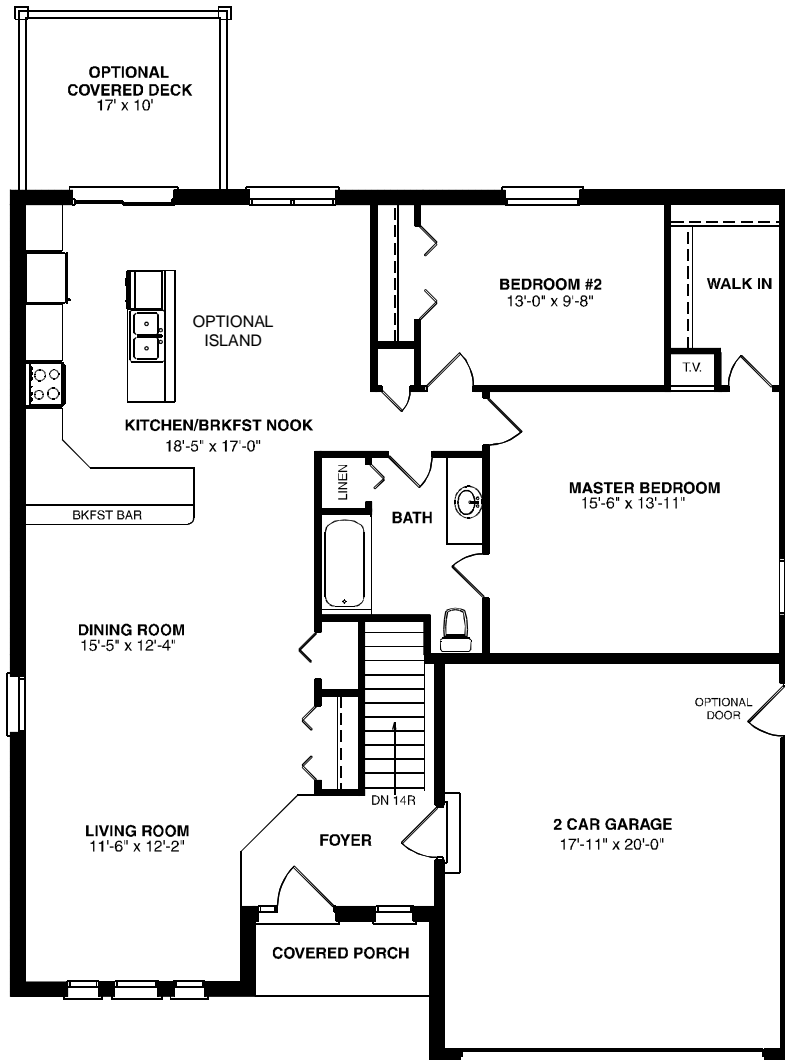

The Brighton B 1416 Sq.Ft. Two Bedroom Kitchen Back

HAGGERTY
HOMES INC.

All Dimensions are approximate. Sizes and specifications are subject to change without notice. All illustrations are artist's concept. Actual usable floor area may vary from the stated floor area.