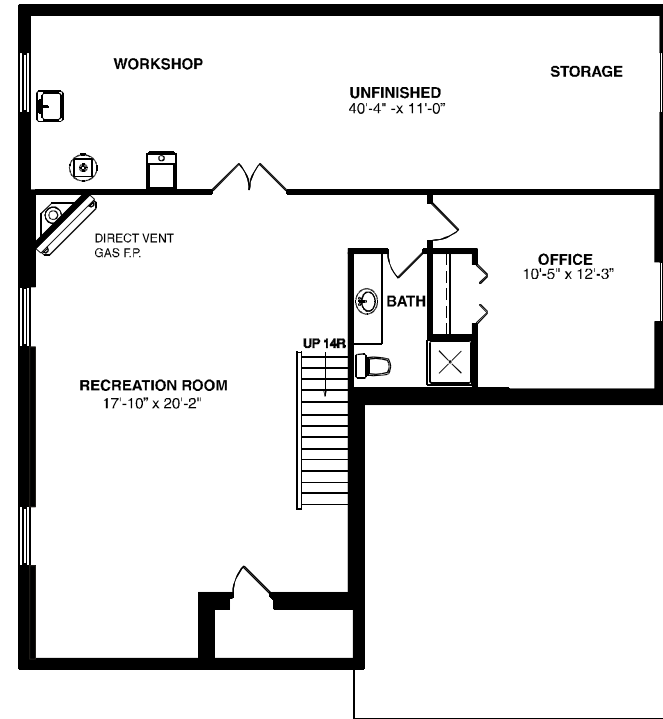

The Brighton B 1416 Sq.Ft. Two Bedroom Kitchen Back

HAGGERTY
HOMES INC.

All Dimensions are approximate. Sizes and specifications are subject to change without notice. All illustrations are artist's concept. Actual usable floor area may vary from the stated floor area.