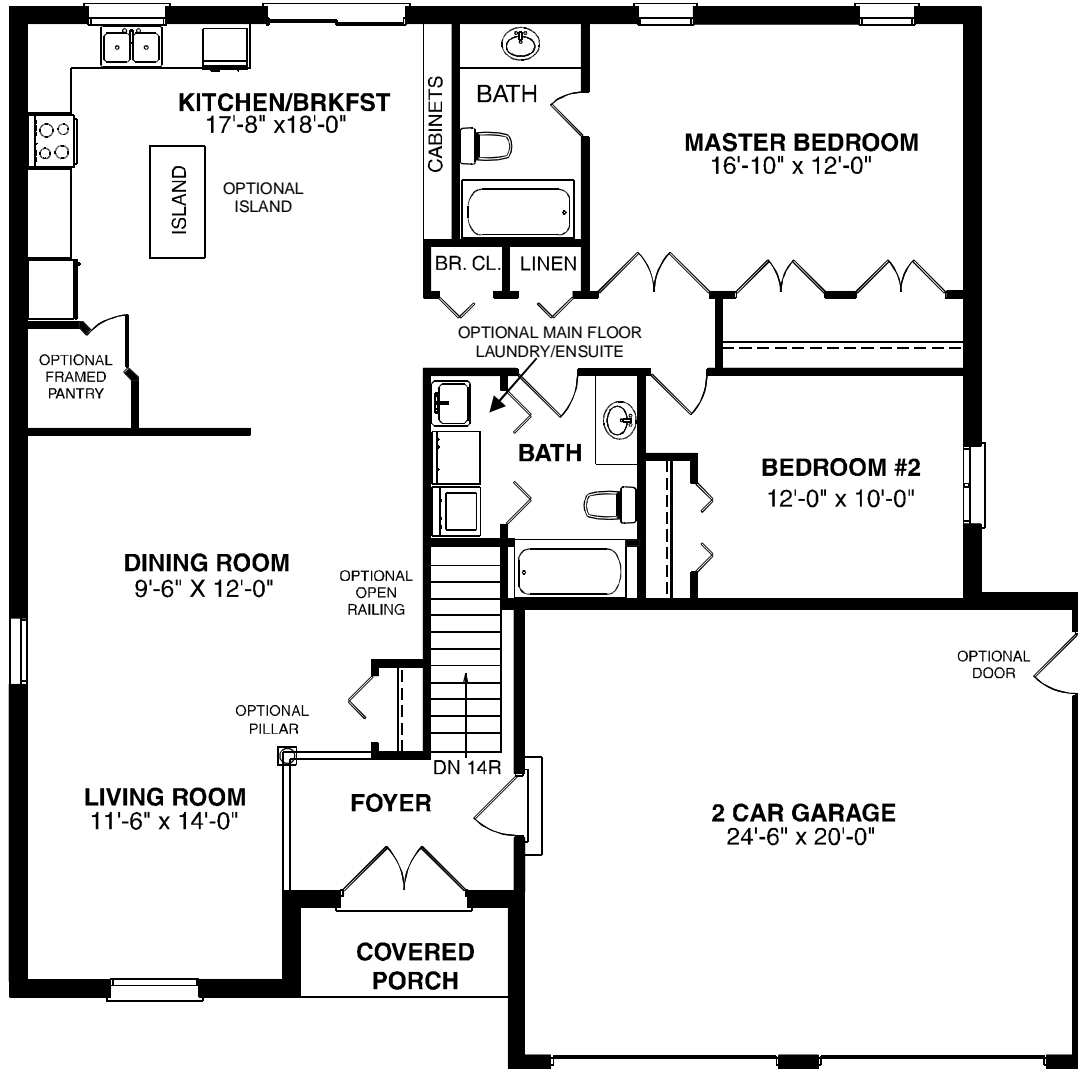

The Brighton A 1535 Sq.Ft. Two Bedroom Kitchen Back

**HAGGERTY
HOMES INC.**

All Dimensions are approximate. Sizes and specifications are subject to change without notice. All illustrations are artist's concept. Actual usable floor area may vary from the stated floor area.