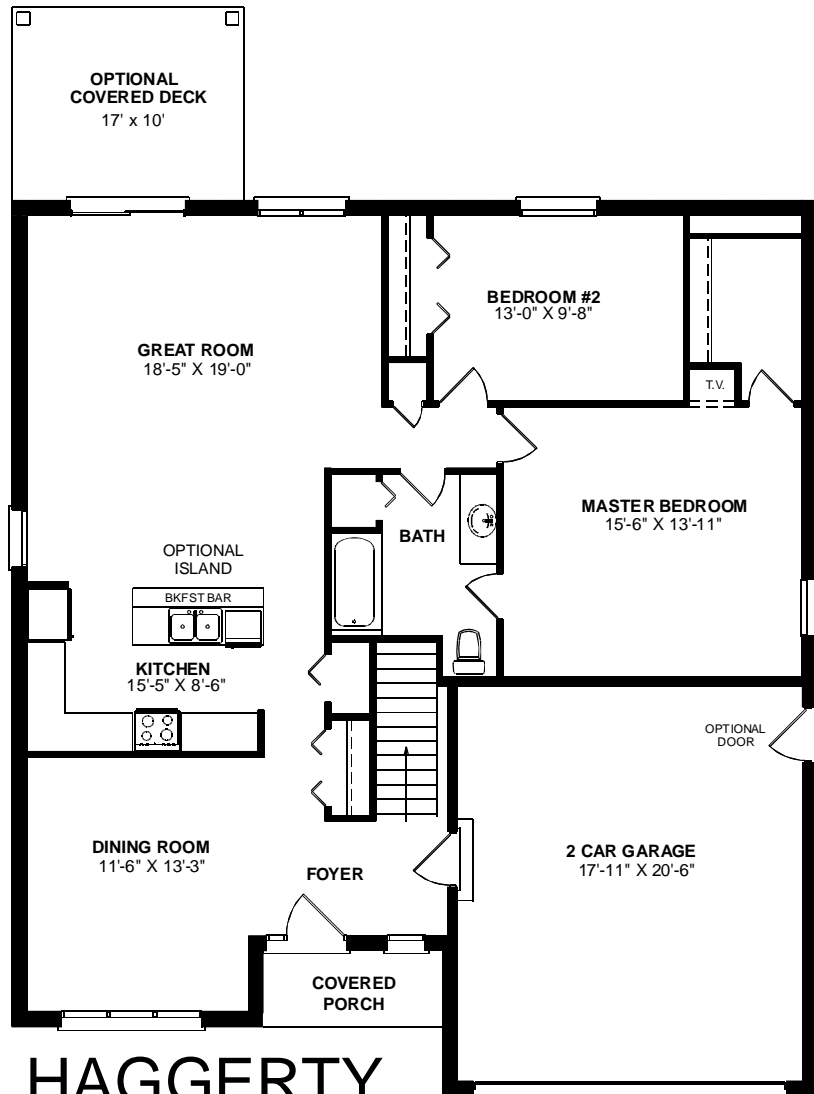

# The Brighton A 1416 Sq.Ft. Two Bedroom Kitchen Middle

**HAGGERTY  
HOMES INC.**

All Dimensions are approximate. Sizes and specifications are subject to change without notice. All illustrations are artist's concept. Actual usable floor area may vary from the stated floor area.