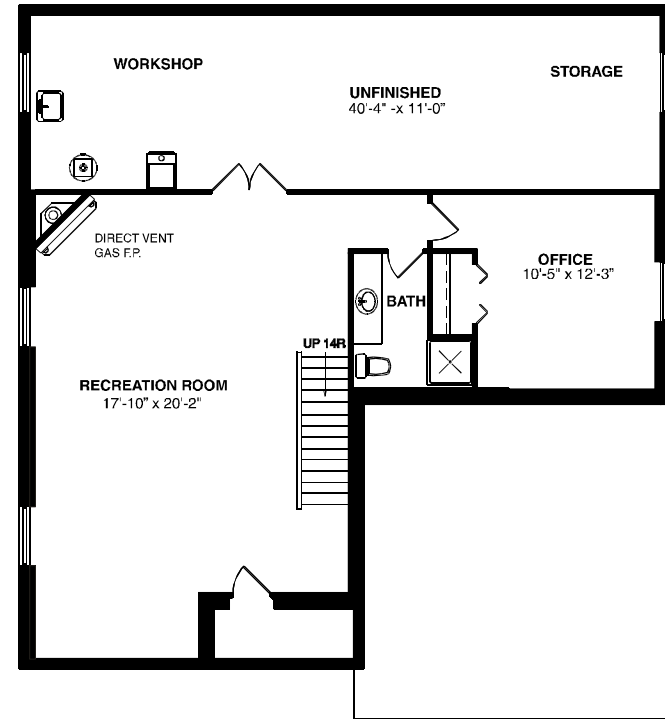

# The Brighton A 1416 Sq.Ft. Two Bedroom Kitchen Middle

**HAGGERTY  
HOMES INC.**

All Dimensions are approximate. Sizes and specifications are subject to change without notice. All illustrations are artist's concept. Actual usable floor area may vary from the stated floor area.